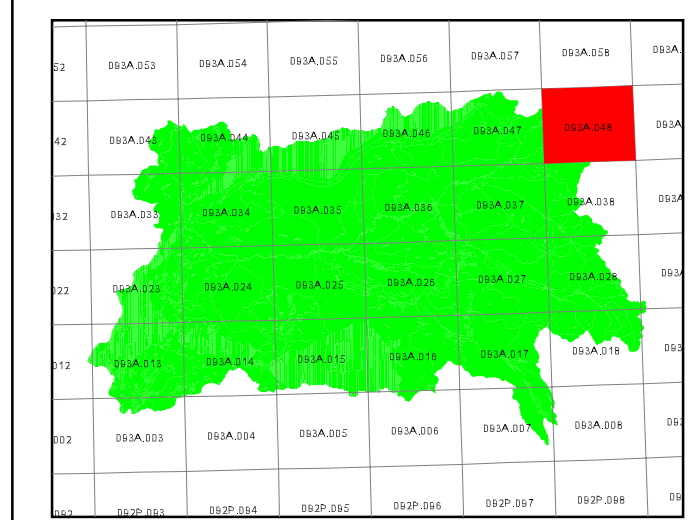

B.C. Watershed Atlas (1:50,000) enlarged to 1:20,000

- Horsefly River Group (HORS) - 093A.048

UTM ZONE 10
BCGS (TRIM)
SHEET
093A.048

WSCA Map Series
Version 2.0 overlaid
on TRIM.

Legend

- 1:50k Streams
- 1:20k Streams
- Lakes
- Land
- Dbl. River
- Wetlands